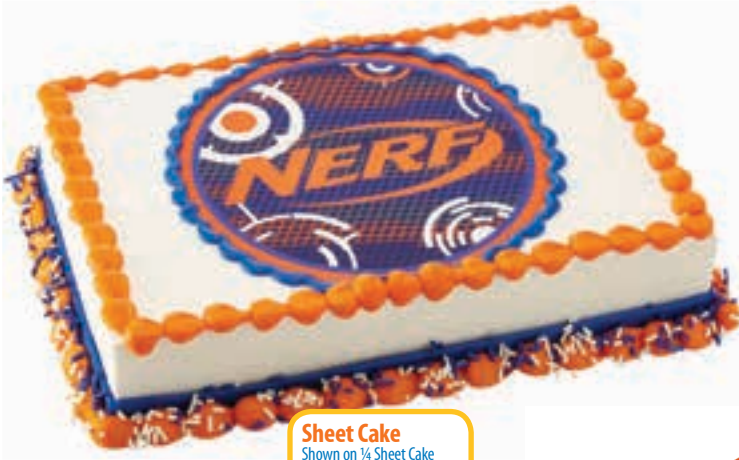

Sheet Cake
Shown on 1/4 Sheet Cake
Serves 24
170-320 cal. per slice

PERSONALIZE
your cake by
adding your own
message, photo &
icing colors